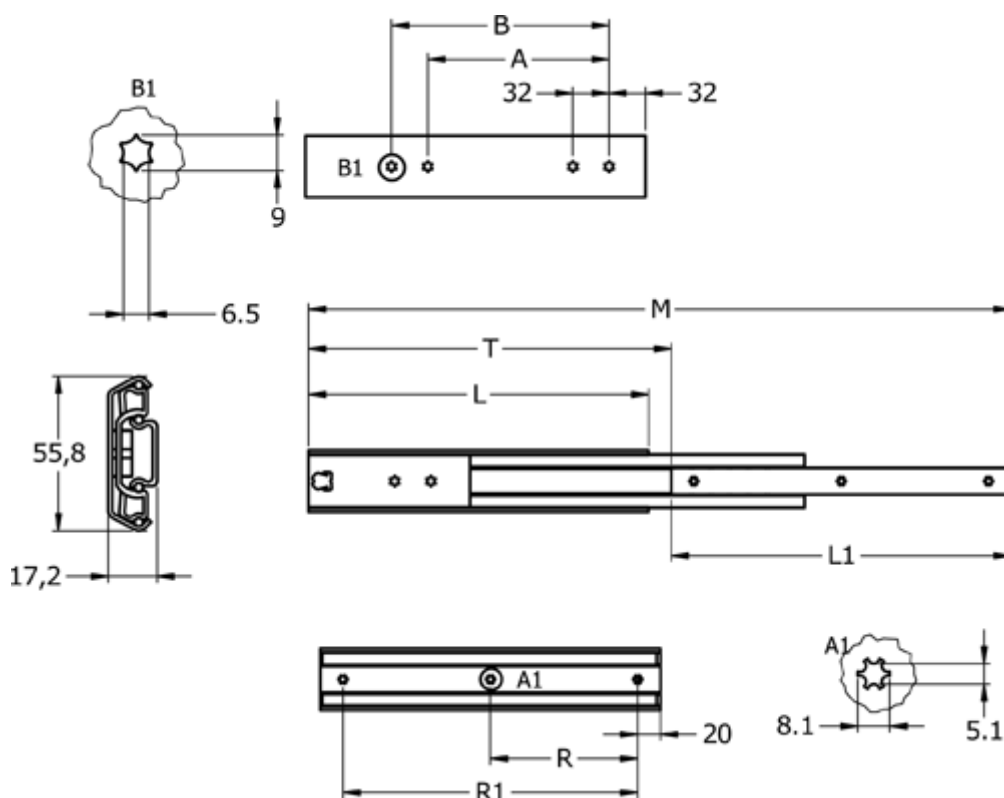

Article number: 11112S26

Description: Thomas Regout Telescopic Slide 11112S25 ULF HD D, 3-piece
Length 500 mm / load cap. 119 kg / extension 550 mm

Measures

A = 320

T = 600

B = 352

L = 550

L1 = 550

Load capacity side mounted = 118

M = 1150

R = 255

R1 = 510